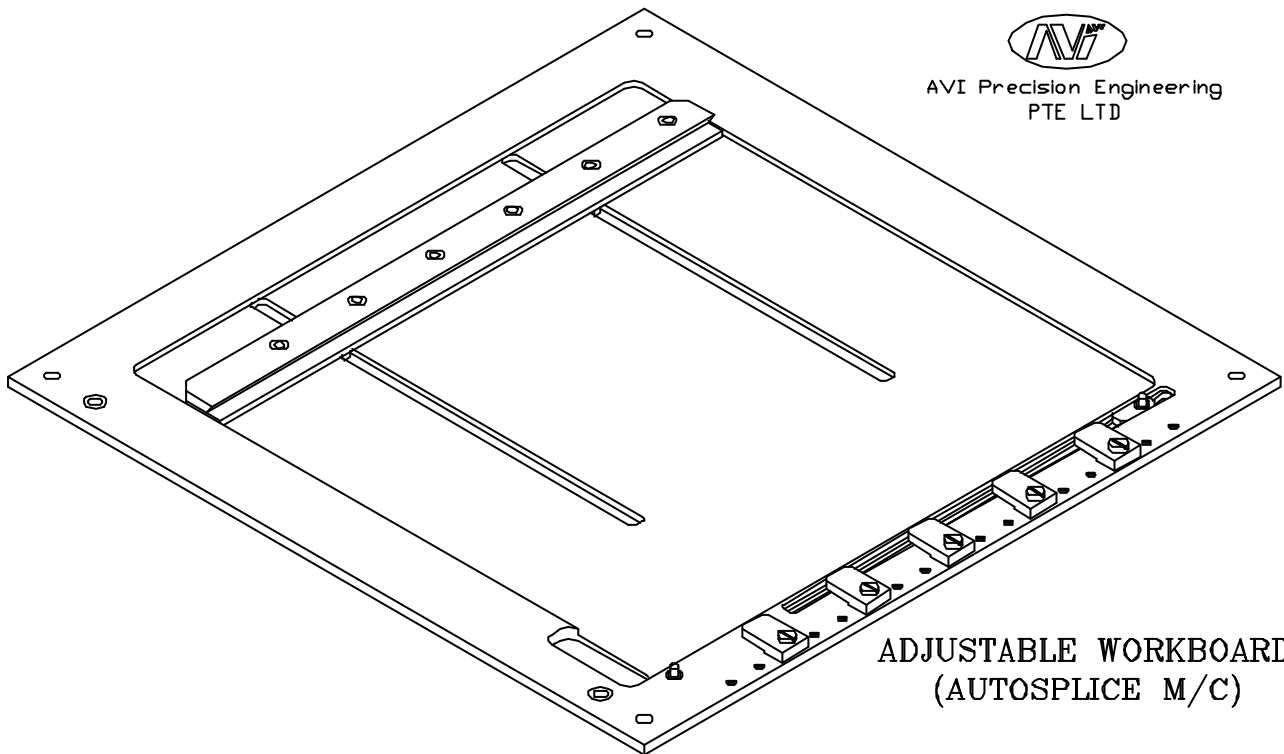

AVI Precision Engineering
PTE LTD

WAVE SOLDER ADJUSTABLE PALLET

AVI Precision Engineering
PTE LTD

ADJUSTABLE WORKBOARD
(AUTOSPLICE M/C)